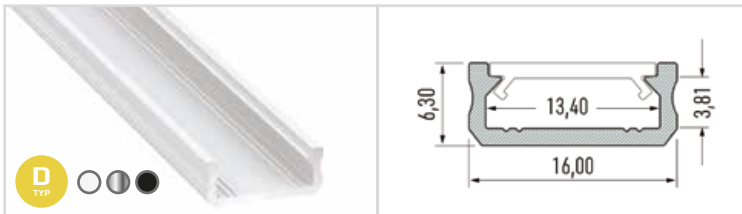

PROFILE LED LED PROFILES

EKPR9320	▶ 1m	White	C	Caps Shade Hook
	Length	Colour	Type	Addition

EKPR6511	▶ 1m	Silver	C	Caps Shade Hook
	Length	Colour	Type	Addition

EKPR6350	▶ 1m	Black	C	Caps Shade Hook
	Length	Colour	Type	Addition

EKPR0101	▶ 2m	Silver	C	Caps Shade Hook
	Length	Colour	Type	Addition

EKPR1058	▶ 1m	White	D	Caps Shade Hook
	Length	Colour	Type	Addition

EKPR6474	▶ 1m	Silver	D	Caps Shade Hook
	Length	Colour	Type	Addition

EKPR6398	▶ 1m	Black	D	Caps Shade Hook
	Length	Colour	Type	Addition

EKPR0088	▶ 2m	Silver	D	Caps Shade Hook
	Length	Colour	Type	Addition

EKPR8774	▶ 1m	White	G	Caps Shade Hook
	Length	Colour	Type	Addition

EKPR6559	▶ 1m	Silver	G	Caps Shade Hook
	Length	Colour	Type	Addition

EKPR6367	▶ 1m	Black	G	Caps Shade Hook
	Length	Colour	Type	Addition

EKPR0125	▶ 2m	Silver	G	Caps Shade Hook
	Length	Colour	Type	Addition

EKPR1041	▶ 1m	White	Z	Caps Shade Hook
	Length	Colour	Type	Addition

EKPR6481	▶ 1m	Silver	Z	Caps Shade Hook
	Length	Colour	Type	Addition

EKPR6381	▶ 1m	Black	Z	Caps Shade Hook
	Length	Colour	Type	Addition

EKPR0095	▶ 2m	Silver	Z	Caps Shade Hook
	Length	Colour	Type	Addition

EKPR8767	▶ 1m	White	Y	Caps Shade Hook
	Length	Colour	Type	Addition

EKPR6542	▶ 1m	Silver	Y	Caps Shade Hook
	Length	Colour	Type	Addition

EKPR6336	▶ 1m	Black	Y	Caps Shade Hook
	Length	Colour	Type	Addition

EKPR0118	▶ 2m	Silver	Y	Caps Shade Hook
	Length	Colour	Type	Addition