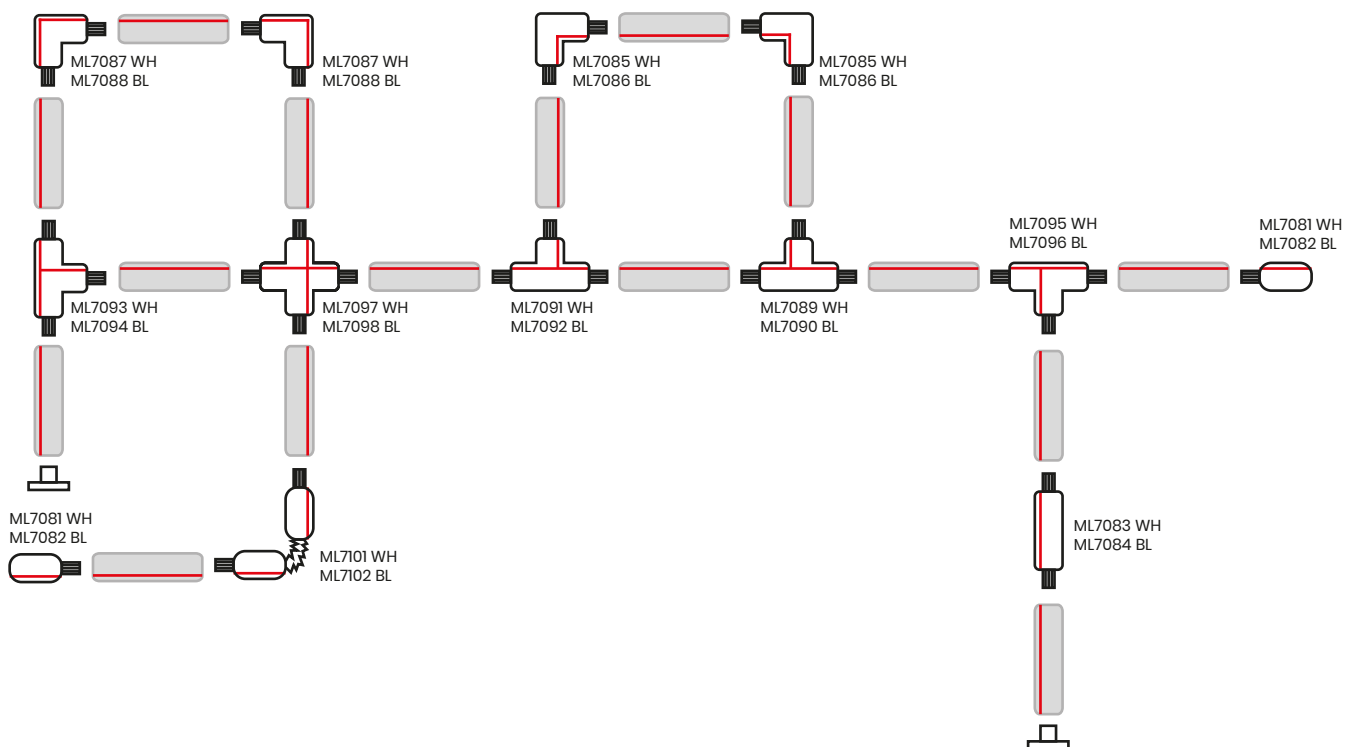

INSTRUKCJA ŁĄCZENIA - TRACK LIGHT 3-OBWODOWY

USER MANUAL - TRACK LIGHT 3-CIRCUIT

power end cap „-“	CONNECTOR „-“	D - DOWN U - UP L - LEFT R - RIGHT WH - WHITE BL - BLACK STYK UZIEMIENIAJĄCY	
CONNECTOR „L“ D	CONNECTOR „L“ U		
CONNECTOR „T“ DL	CONNECTOR „T“ DR		
CONNECTOR „T“ UL	CONNECTOR „T“ UR		
CONNECTOR „FLEX“			
CONNECTOR „+“			

MILAGRO®
Brand that inspires