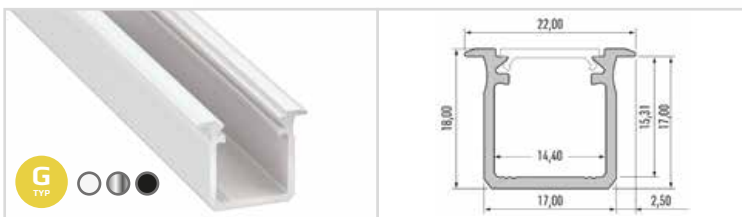

PROFILE LED LED PROFILES

EKPR9320	▶ 1m	White	C	Caps Shade Hook
	Length	Colour	Type	Addition

EKPR6511	▶ 1m	Silver	C	Caps Shade Hook
	Length	Colour	Type	Addition

EKPR6350	▶ 1m	Black	C	Caps Shade Hook
	Length	Colour	Type	Addition

EKPR0101	▶ 2m	Silver	C	Caps Shade Hook
	Length	Colour	Type	Addition

EKPR1058	▶ 1m	White	D	Caps Shade Hook
	Length	Colour	Type	Addition

EKPR6474	▶ 1m	Silver	D	Caps Shade Hook
	Length	Colour	Type	Addition

EKPR6398	▶ 1m	Black	D	Caps Shade Hook
	Length	Colour	Type	Addition

EKPR0088	▶ 2m	Silver	D	Caps Shade Hook
	Length	Colour	Type	Addition

EKPR8774	▶ 1m	White	G	Caps Shade Hook
	Length	Colour	Type	Addition

EKPR6559	▶ 1m	Silver	G	Caps Shade Hook
	Length	Colour	Type	Addition

EKPR6367	▶ 1m	Black	G	Caps Shade Hook
	Length	Colour	Type	Addition

EKPR0125	▶ 2m	Silver	G	Caps Shade Hook
	Length	Colour	Type	Addition

EKPR1041	▶ 1m	White	Z	Caps Shade Hook
	Length	Colour	Type	Addition

EKPR6481	▶ 1m	Silver	Z	Caps Shade Hook
	Length	Colour	Type	Addition

EKPR6381	▶ 1m	Black	Z	Caps Shade Hook
	Length	Colour	Type	Addition

EKPR0095	▶ 2m	Silver	Z	Caps Shade Hook
	Length	Colour	Type	Addition

EKPR8767	▶ 1m	White	Y	Caps Shade Hook
	Length	Colour	Type	Addition

EKPR6542	▶ 1m	Silver	Y	Caps Shade Hook
	Length	Colour	Type	Addition

EKPR6336	▶ 1m	Black	Y	Caps Shade Hook
	Length	Colour	Type	Addition

EKPR0118	▶ 2m	Silver	Y	Caps Shade Hook
	Length	Colour	Type	Addition