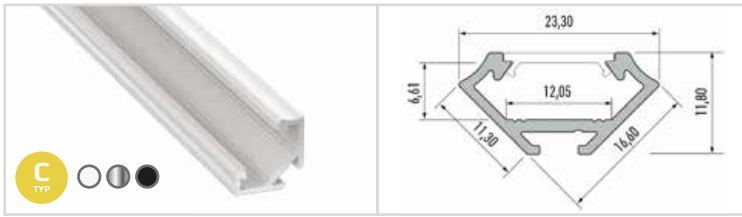

PROFILE LED LED PROFILES

EKPR9320	▶ 1m	White	C	Caps Shade Hook
	Length	Colour	Type	Addition

EKPR6511	▶ 1m	Silver	C	Caps Shade Hook
	Length	Colour	Type	Addition

EKPR6350	▶ 1m	Black	C	Caps Shade Hook
	Length	Colour	Type	Addition

EKPR0101	▶ 2m	Silver	C	Caps Shade Hook
	Length	Colour	Type	Addition

EKPR1058	▶ 1m	White	D	Caps Shade Hook
	Length	Colour	Type	Addition

EKPR6474	▶ 1m	Silver	D	Caps Shade Hook
	Length	Colour	Type	Addition

EKPR6398	▶ 1m	Black	D	Caps Shade Hook
	Length	Colour	Type	Addition

EKPR0088	▶ 2m	Silver	D	Caps Shade Hook
	Length	Colour	Type	Addition

EKPR8774	▶ 1m	White	G	Caps Shade Hook
	Length	Colour	Type	Addition

EKPR6559	▶ 1m	Silver	G	Caps Shade Hook
	Length	Colour	Type	Addition

EKPR6367	▶ 1m	Black	G	Caps Shade Hook
	Length	Colour	Type	Addition

EKPR0125	▶ 2m	Silver	G	Caps Shade Hook
	Length	Colour	Type	Addition

EKPR1041	▶ 1m	White	Z	Caps Shade Hook
	Length	Colour	Type	Addition

EKPR6481	▶ 1m	Silver	Z	Caps Shade Hook
	Length	Colour	Type	Addition

EKPR6381	▶ 1m	Black	Z	Caps Shade Hook
	Length	Colour	Type	Addition

EKPR0095	▶ 2m	Silver	Z	Caps Shade Hook
	Length	Colour	Type	Addition

EKPR8767	▶ 1m	White	Y	Caps Shade Hook
	Length	Colour	Type	Addition

EKPR6542	▶ 1m	Silver	Y	Caps Shade Hook
	Length	Colour	Type	Addition

EKPR6336	▶ 1m	Black	Y	Caps Shade Hook
	Length	Colour	Type	Addition

EKPR0118	▶ 2m	Silver	Y	Caps Shade Hook
	Length	Colour	Type	Addition