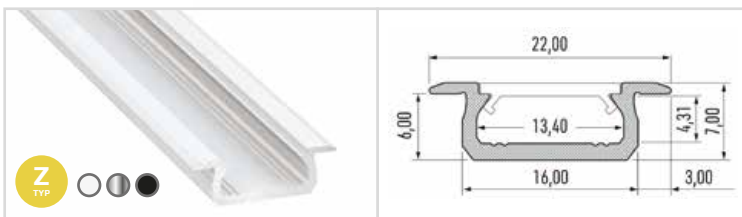

PROFILE LED LED PROFILES

EKPR9320	▶ 1m	White	C	Caps Shade Hook
	Length	Colour	Type	Addition

EKPR6511	▶ 1m	Silver	C	Caps Shade Hook
	Length	Colour	Type	Addition

EKPR6350	▶ 1m	Black	C	Caps Shade Hook
	Length	Colour	Type	Addition

EKPR0101	▶ 2m	Silver	C	Caps Shade Hook
	Length	Colour	Type	Addition

EKPR1058	▶ 1m	White	D	Caps Shade Hook
	Length	Colour	Type	Addition

EKPR6474	▶ 1m	Silver	D	Caps Shade Hook
	Length	Colour	Type	Addition

EKPR6398	▶ 1m	Black	D	Caps Shade Hook
	Length	Colour	Type	Addition

EKPR0088	▶ 2m	Silver	D	Caps Shade Hook
	Length	Colour	Type	Addition

EKPR8774	▶ 1m	White	G	Caps Shade Hook
	Length	Colour	Type	Addition

EKPR6559	▶ 1m	Silver	G	Caps Shade Hook
	Length	Colour	Type	Addition

EKPR6367	▶ 1m	Black	G	Caps Shade Hook
	Length	Colour	Type	Addition

EKPR0125	▶ 2m	Silver	G	Caps Shade Hook
	Length	Colour	Type	Addition

EKPR1041	▶ 1m	White	Z	Caps Shade Hook
	Length	Colour	Type	Addition

EKPR6481	▶ 1m	Silver	Z	Caps Shade Hook
	Length	Colour	Type	Addition

EKPR6381	▶ 1m	Black	Z	Caps Shade Hook
	Length	Colour	Type	Addition

EKPR0095	▶ 2m	Silver	Z	Caps Shade Hook
	Length	Colour	Type	Addition

EKPR8767	▶ 1m	White	Y	Caps Shade Hook
	Length	Colour	Type	Addition

EKPR6542	▶ 1m	Silver	Y	Caps Shade Hook
	Length	Colour	Type	Addition

EKPR6336	▶ 1m	Black	Y	Caps Shade Hook
	Length	Colour	Type	Addition

EKPR0118	▶ 2m	Silver	Y	Caps Shade Hook
	Length	Colour	Type	Addition